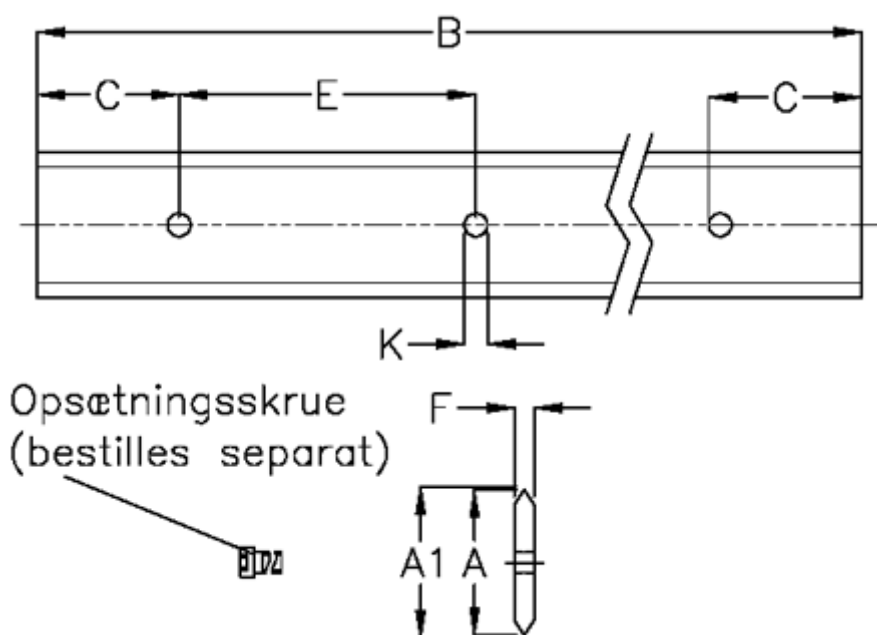

Data Sheet

Article number: 059127896

Description: Hepco SL2 spacer slide
SS M 76-896

Measures

A = 76
A1 = 76.81
B = 896
C = 43.0
E = 90
F = 6.1
For bearing = 34
For screw = M8x20

K = 9.0
Weight kg/1000 = 3400